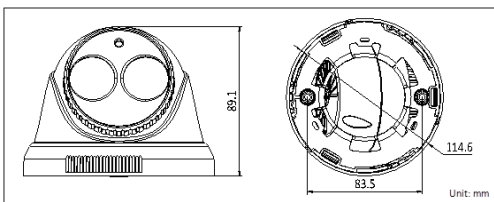

### Key features

- 1/3" PICADIS
- 1.3MP Sensor: 1280 (H) x 960 (V) Effective Pixels
- True Day/Night
- 720 TVL Horizontal Resolution
- 20m IR Distance
- Smart IR
- IP66 Weatherproof
- Wide Operating Temperature Range

### Dimensions